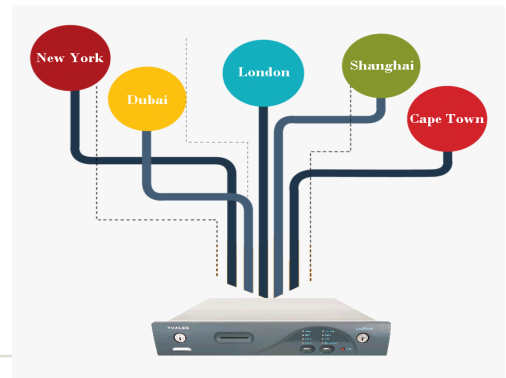

# Remote PIN Mailer

A PCI CERTIFIED SOLUTION TO STREAMLINE PIN MAILER PRODUCTION AT DIFFERENT LOCATIONS SAFELY & SECURELY WITH PINEXPRESS REMOTE PIN MAILER

## Print PIN Mailers At Any Chosen Location

PINExpress is a solution that uses the existing central HSM to print PIN mailers

securely over the bank's LAN and WAN. PIN Mailers can be printed at any chosen location using only one central HSM and without changes in the existing infrastructure.

No additional hardware is required (except for extra PIN mailer

printers at the specified branches or locations).

**PINExpress Remote PIN Mailer allows PIN mailers to be printed at any location**

The solution encompasses enhanced security features to safeguard data and complies with industry security standards.

The system supports a number of HSMs including the Thales PayShield 9000 and Thales 10K HSMs and is instantly deployable.

*PINExpress Remote PIN Mailer is a highly effective tool to instantly print PIN Mailers at a desired branch or other location*